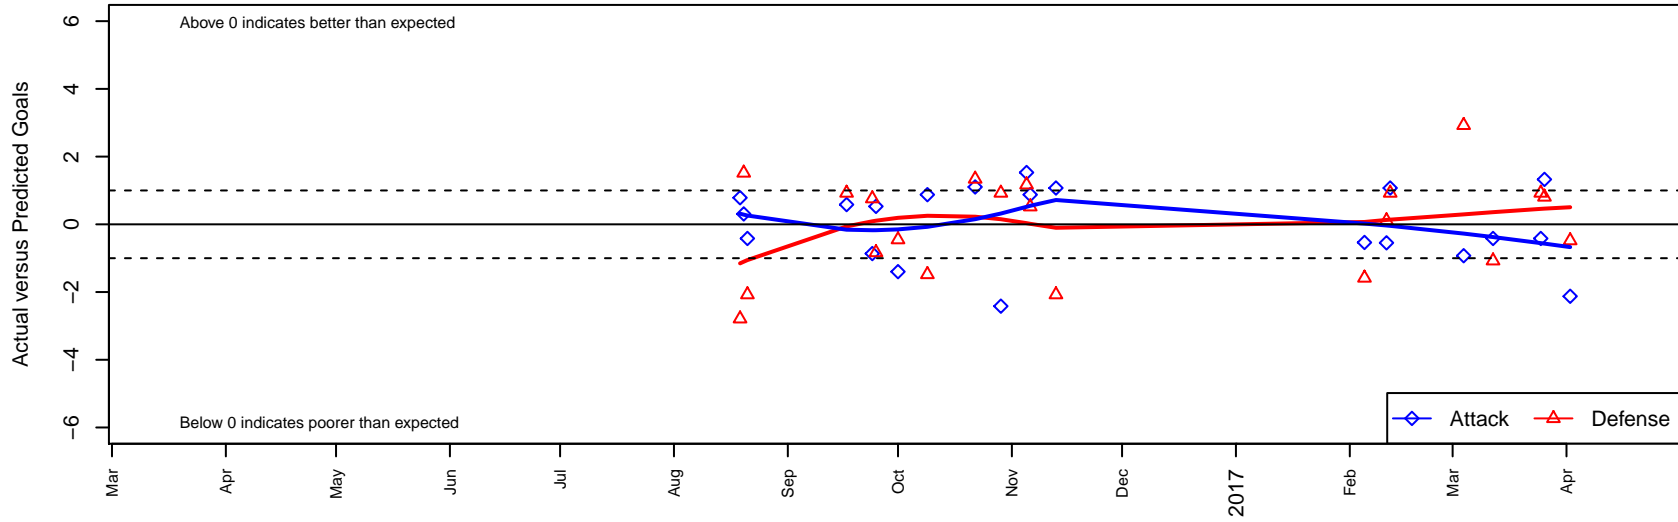

# Shoreline SC Verrou G04

Shoreline, WA  
 G04 total strength=604  
 attack=0.59 defense=0.44  
 fall league = PSPL Copa U13  
 spr league = Spr PSPL Copa U13

alt names used:  
 Verrou G04  
 Shoreline Sports Club Verrou G04  
 Shoreline Sports Club Verrou G04

Venues played:  
 2016 Xtreme Cup GU13 Silver  
 2016 PSPL Copa U13  
 2016 Spr PSPL Copa U13

**Shoreline SC Verrou G04**  
 Dots are actual minus expected GF (blue circles) and GA (red triangles).  
 Blue line is smoothed change in attack strength. Red is smoothed change in defense strength.

**attack and defense variance (black dot)  
relative to other teams  
and top 10 in region**

**attack and defense rating  
relative to others at age  
and all opponents in last 13 months**

**Performance relative to 13 month average**