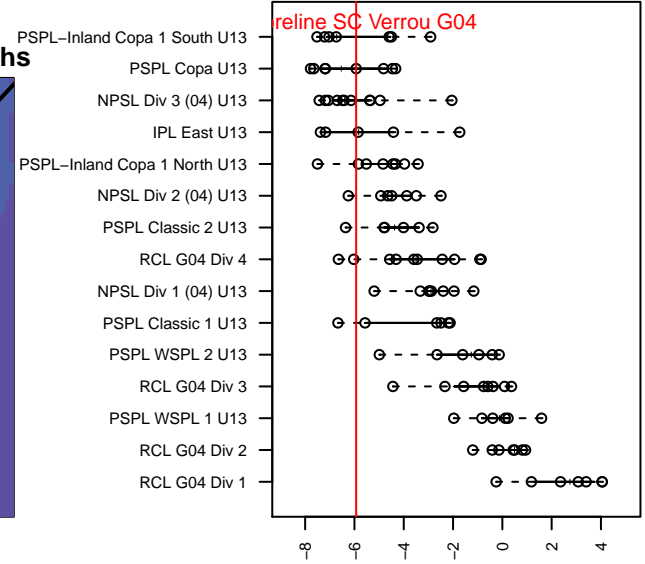

# Shoreline SC Verrou G04

Shoreline, WA  
 G04 total strength=604  
 attack=0.59 defense=0.44  
 fall league = PSPL Copa U13  
 spr league = Spr PSPL Copa U13

alt names used:  
 Verrou G04  
 Shoreline Sports Club Verrou G04  
 Shoreline Sports Club Verrou G04

Venues played:  
 2016 Xtreme Cup GU13 Silver  
 2016 PSPL Copa U13  
 2016 Spr PSPL Copa U13

**Shoreline SC Verrou G04**  
 Dots are actual minus expected GF (blue circles) and GA (red triangles).  
 Blue line is smoothed change in attack strength. Red is smoothed change in defense strength.

**attack and defense variance (black dot)  
relative to other teams  
and top 10 in region**

**attack and defense rating  
relative to others at age  
and all opponents in last 13 months**

**Performance relative to 13 month average**