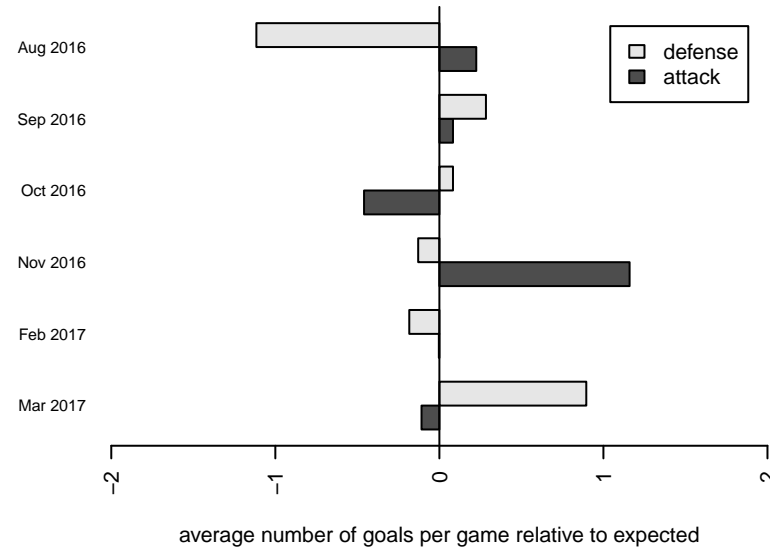

Performance relative to 13 month average