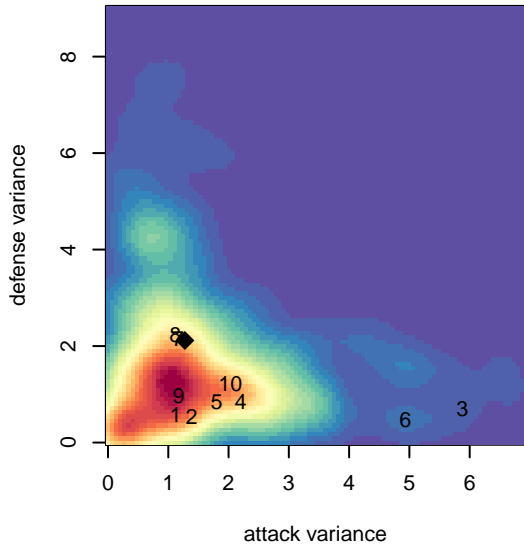

# Shoreline SC Verrou G04

Shoreline, WA  
 G04 total strength=604  
 attack=0.59 defense=0.44  
 fall league = PSPL Copa U13  
 spr league = Spr PSPL Copa U13

alt names used:  
 Verrou G04  
 Shoreline Sports Club Verrou G04  
 Shoreline Sports Club Verrou G04

Venues played:  
 2016 Xtreme Cup GU13 Silver  
 2016 PSPL Copa U13  
 2016 Spr PSPL Copa U13

**Shoreline SC Verrou G04**  
 Dots are actual minus expected GF (blue circles) and GA (red triangles).  
 Blue line is smoothed change in attack strength. Red is smoothed change in defense strength.

**attack and defense variance (black dot)  
relative to other teams  
and top 10 in region**

**attack and defense rating  
relative to others at age  
and all opponents in last 13 months**

**Performance relative to 13 month average**