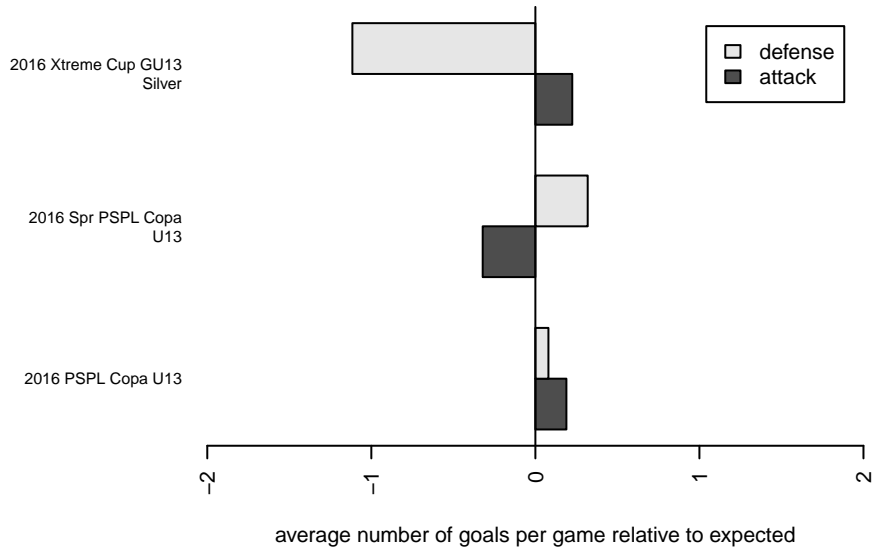

# Shoreline SC Verrou G04

Shoreline, WA  
 G04 total strength=604  
 attack=0.59 defense=0.44  
 fall league = PSPL Copa U13  
 spr league = Spr PSPL Copa U13

alt names used:  
 Verrou G04  
 Shoreline Sports Club Verrou G04  
 Shoreline Sports Club Verrou G04

Venues played:  
 2016 Xtreme Cup GU13 Silver  
 2016 PSPL Copa U13  
 2016 Spr PSPL Copa U13

**Shoreline SC Verrou G04**  
 Dots are actual minus expected GF (blue circles) and GA (red triangles).  
 Blue line is smoothed change in attack strength. Red is smoothed change in defense strength.

**attack and defense variance (black dot)  
relative to other teams  
and top 10 in region**

**attack and defense rating  
relative to others at age  
and all opponents in last 13 months**

**Performance relative to 13 month average**