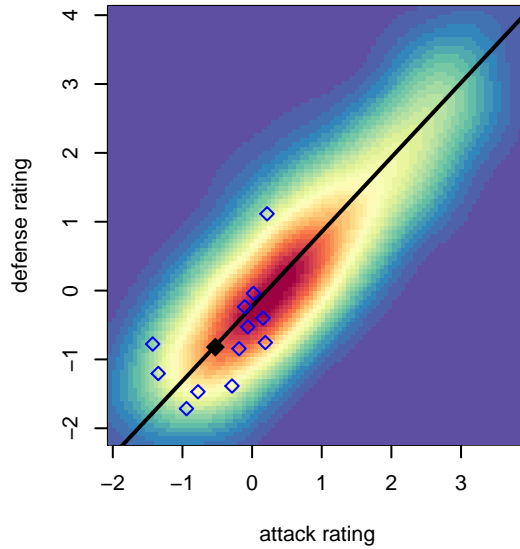

# Shoreline SC Verrou G04

Shoreline, WA  
 G04 total strength=604  
 attack=0.59 defense=0.44  
 fall league = PSPL Copa U13  
 spr league = Spr PSPL Copa U13

alt names used:  
 Verrou G04  
 Shoreline Sports Club Verrou G04  
 Shoreline Sports Club Verrou G04

Venues played:  
 2016 Xtreme Cup GU13 Silver  
 2016 PSPL Copa U13  
 2016 Spr PSPL Copa U13

**Shoreline SC Verrou G04**  
 Dots are actual minus expected GF (blue circles) and GA (red triangles).  
 Blue line is smoothed change in attack strength. Red is smoothed change in defense strength.

**attack and defense variance (black dot)  
relative to other teams  
and top 10 in region**

**attack and defense rating  
relative to others at age  
and all opponents in last 13 months**

**Performance relative to 13 month average**